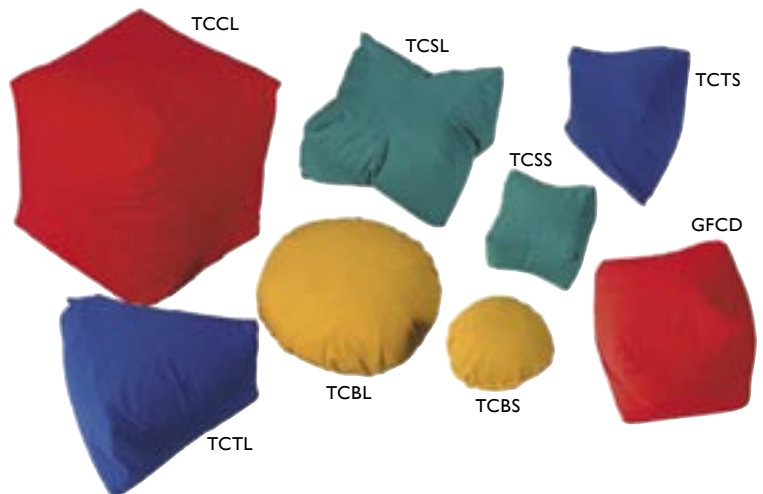

FA

FC

FD

Items photographed with PVC covers. Other fabric options are shown at the back. (Please contact your supplier if you don't see what you're looking for)

FUN BAGS & BEAN BAGS

Children will enjoy snuggling in to the ever adaptable contours of these delightful, robust floor cushions. A range to enhance any room or setting with a splash of colour and an element of fun. Ever popular for wipe-clean practicality is filled with fire-retardant polystyrene beads and inner liner. Covered in PVC in a choice of primary colours: red, blue, yellow and green or machine washable cotton fabric.

SAFARI

An extremely versatile range of soft play furniture offering a wide combination of imaginative play situations or to form a reading corner. Made from combustion modified foam covered with a range of attractive flame retardant fabrics. There is the option of either wipe clean PVC (P) or a removable washable fabric cotton cover (C). Suitable for pre-school and Infant children.

FBS

FBL

TOYS TO COUNT ON

A popular range of fun shapes to encourage counting whilst playing. Three large or six small shapes make up a metre.

Description	Product Code	Ht	Sizes			RRP (£)
			L	D	D	
Cube - Large	TCCL	333	333	333	333	£12
Cube - Small	TCCS	167	167	167	167	£6
Ball - Large	TCBL	333	333	333	333	£12
Ball - Small	TCBS	167	167	167	167	£6
Triangle - Large	TCTL	333	333	333	333	£12
Triangle - Small	TCTS	167	167	167	167	£6
Star - Large	TCSL	333	333	333	333	£12
Star - Small	TCSS	167	167	167	167	£6

SA

Fabric options are shown at the back. (Please contact your supplier if you don't see what you're looking for)

SB

DESIGN IDEA

Why not order matching fabric on rolls for use as curtain or other covering material.