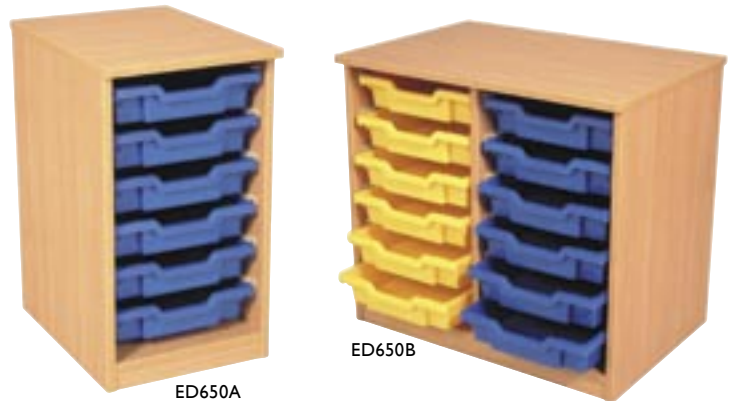

Description	Product Code	Ht	Sizes L	D	Tray/Shelf Qty	RRP (£)
TYPE D Low Combination Tray/Shelf Unit						
Low Combination Tray/Shelf . . .	ED550D	550	1057	494	5 + 1	£146
Low Combination Tray/Shelf . . .	ED650D	650	1057	494	6 + 1	£153
Low Combination Tray/Shelf . . .	ED750D	750	1057	494	7 + 1	£156
Low Combination Tray/Shelf . . .	ED850D	850	1057	494	8 + 2	£163
Low Combination Tray/Shelf . . .	ED920D	920	1057	494	9 + 2	£168
Low Combination Tray/Shelf . . .	ED102D	1020	1057	494	10 + 2	£174

Description	Product Code	Ht	Sizes L	D	Tray/Shelf Qty	RRP (£)
TYPE E Low Combination Tray/Drawer Unit						
Low Combination Tray/Drawer . . .	ED550E	550	1057	494	5 + 3	£263
Low Combination Tray/Drawer . . .	ED650E	650	1057	494	6 + 3	£268
Low Combination Tray/Drawer . . .	ED750E	750	1057	494	7 + 3	£274
Low Combination Tray/Drawer . . .	ED850E	850	1057	494	8 + 4	£277
Low Combination Tray/Drawer . . .	ED920E	920	1057	494	9 + 4	£302
Low Combination Tray/Drawer . . .	ED102E	1020	1057	494	10 + 4	£307

Description	Product Code	Ht	Sizes L	D	Tray/Shelf Qty	RRP (£)
TYPE F Low Storage Open Shelf Unit						
Low Storage Open Shelf Unit . . .	ED550F	550	1057	494	1	£134
Low Storage Open Shelf Unit . . .	ED650F	650	1057	494	1	£138
Low Storage Open Shelf Unit . . .	ED750F	750	1057	494	1	£142
Low Storage Open Shelf Unit . . .	ED850F	850	1057	494	2	£145
Low Storage Open Shelf Unit . . .	ED920F	920	1057	494	2	£163
Low Storage Open Shelf Unit . . .	ED102F	1020	1057	494	2	£166

See Page 24 for Optional Parts

TRAYS ARE INCLUDED WHERE ILLUSTRATED