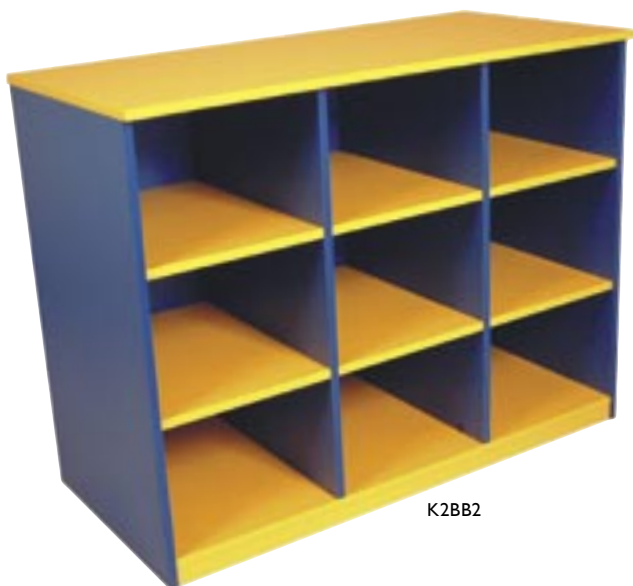

Classroom & Corridor Storage

BULK BOX STORAGE UNITS

Designed for storage of games, art & play equipment. Can be used with and without the store boxes. Try a combination of store boxes to the lower tiers and books on display to the upper tiers ideal for self collection in crèche environments.

See the Multi Coloured Section for further product detail.

Description	Product Code	Ht	Sizes L	D	RRP (£)
NOT INCLUDING BOXES					
Curverbox Unit 4 x 3 Bay.....	EDBB1	900	1540	556	£331
Curverbox Unit 3 x 3 Bay.....	EDBB2	900	1162	556	£273
Curverbox Unit 2 x 3 Bay.....	EDBB3	900	784	556	£216
Multicoloured Curverbox Unit 4 x 3 Bay) .	K2BB1	900	1540	556	£429
Multicoloured Curverbox Unit 3 x 3 Bay) .	K2BB2	900	1162	556	£377
Multicoloured Curverbox Unit 2 x 3 Bay) .	K2BB3	900	784	556	£324
Mobile Curver / Book Trolley.....	EDBB4	630	1435	494	£249
20 Ltr Plastic Bulk Box	BBOX				£5

EDBB1

EDBB2

K2BB2 with boxes in place

EDBB3

K2BB2