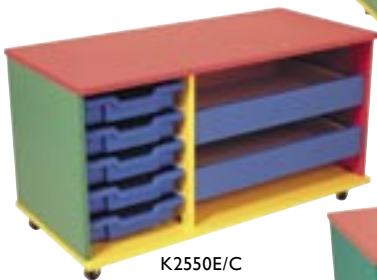

## RAINBOW STORAGE UNITS

Brighten up your teaching space with these mobile multi coloured units.

| Description                    | Product Code | Ht  | Sizes |     | Tray/Shelf Qty | RRP (£) |
|--------------------------------|--------------|-----|-------|-----|----------------|---------|
|                                |              |     | L     | D   |                |         |
| Mobile Single Column Tray Unit | K2550A/C     | 550 | 371   | 494 | 5              | £103    |
| Mobile 2 Column Tray Unit      | K2550B/C     | 550 | 714   | 494 | 10             | £159    |
| Mobile 3 Column Tray Unit      | K2550C/C     | 550 | 1057  | 494 | 15             | £199    |
| Mobile Tray / Shelf Unit       | K2550D/C     | 550 | 1057  | 494 | 5              | £169    |
| Mobile Tray / Drawer Unit      | K2550E/C     | 550 | 1057  | 494 | 5              | £317    |
| Mobile Open Shelf Unit         | K2550F/C     | 550 | 1057  | 494 | 1              | £149    |
| Mobile Cupboard Unit           | K2550G/C     | 550 | 1057  | 494 | 1              | £229    |

## RAINBOW BOOKCASES

For the colourful display of children's books.

Available both single and double sided, in two heights and two depths.

- Supplied assembled ready to use
- All single sided units are 305mm wide
- All double sided units are 586mm wide
- 750mm high unit has one adjustable shelf plus base
- 1000mm high unit has two adjustable shelves plus base