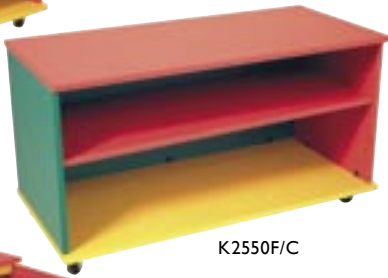

## RAINBOW STORAGE UNITS

Brighten up your teaching space with these mobile multi coloured units.

| Description                    | Product Code | Ht  | Sizes |     | Tray/Shelf Qty | RRP (£) |
|--------------------------------|--------------|-----|-------|-----|----------------|---------|
|                                |              |     | L     | D   |                |         |
| Mobile Single Column Tray Unit | K2550A/C     | 550 | 371   | 494 | 5              | £103    |
| Mobile 2 Column Tray Unit      | K2550B/C     | 550 | 714   | 494 | 10             | £159    |
| Mobile 3 Column Tray Unit      | K2550C/C     | 550 | 1057  | 494 | 15             | £199    |
| Mobile Tray / Shelf Unit       | K2550D/C     | 550 | 1057  | 494 | 5              | £169    |
| Mobile Tray / Drawer Unit      | K2550E/C     | 550 | 1057  | 494 | 5              | £317    |
| Mobile Open Shelf Unit         | K2550F/C     | 550 | 1057  | 494 | 1              | £149    |
| Mobile Cupboard Unit           | K2550G/C     | 550 | 1057  | 494 | 1              | £229    |

## RAINBOW BOOKCASES

For the colourful display of children's books.

Available both single and double sided, in two heights and two depths.

- Supplied assembled ready to use
- All single sided units are 305mm wide
- All double sided units are 586mm wide
- 750mm high unit has one adjustable shelf plus base
- 1000mm high unit has two adjustable shelves plus base